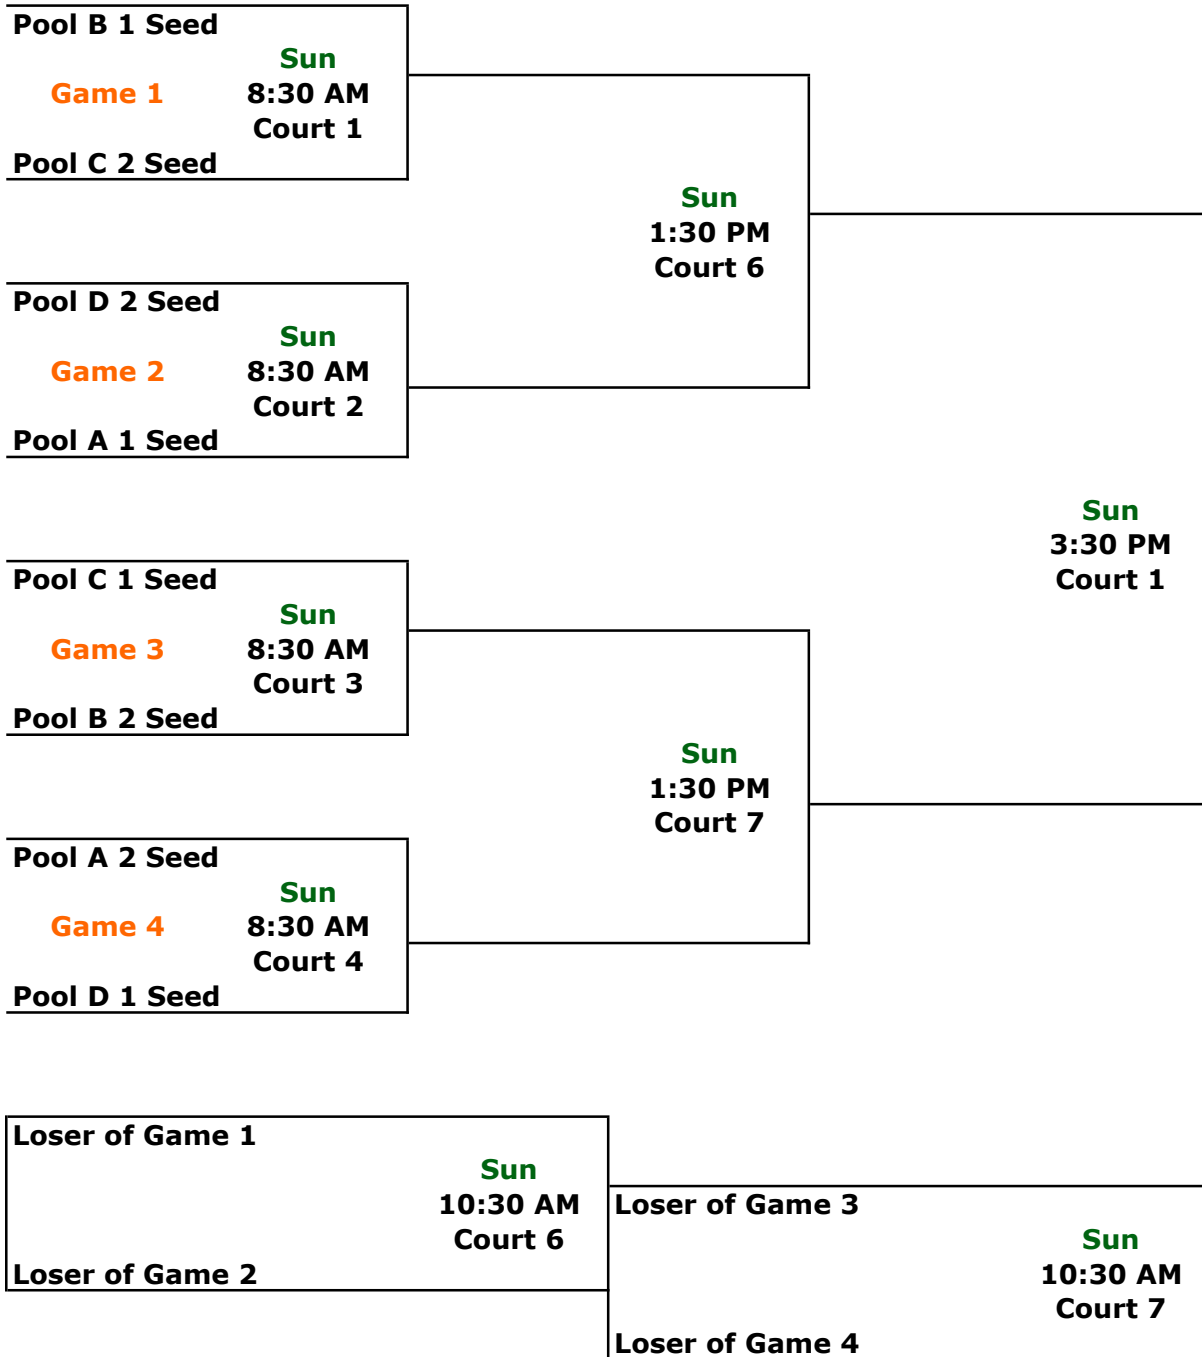

Saturday Games

Time	Court	Teams
9:00 AM	13	B1 v B2
11:20 AM	12	B2 v B3
2:50 PM	1	B3 v B1

Pool C

1	GR MBA Black
2	Hornets
3	Lady Warriors

Pool D

1	Falcons
2	Mich Crossover
3	4K Basketball

Saturday Games

Time	Court	Teams
9:00 AM	15	C1 v C2
11:20 AM	2	C2 v C3
2:50 PM	7	C3 v C1

Saturday Games

Time	Court	Teams
9:00 AM	14	D1 v D2
11:20 AM	4	D2 v D3
2:50 PM	5	D3 v D1

4th Grade Platinum Bracket

4th Grade Gold Bracket

Girls Spartan Classic

5th Grade Green Division

Pool A

- 1 Toledo Thunder Black**
- 2 Jackson Jets**
- 3 4k Basketball**
- 4 Lady Warriors**