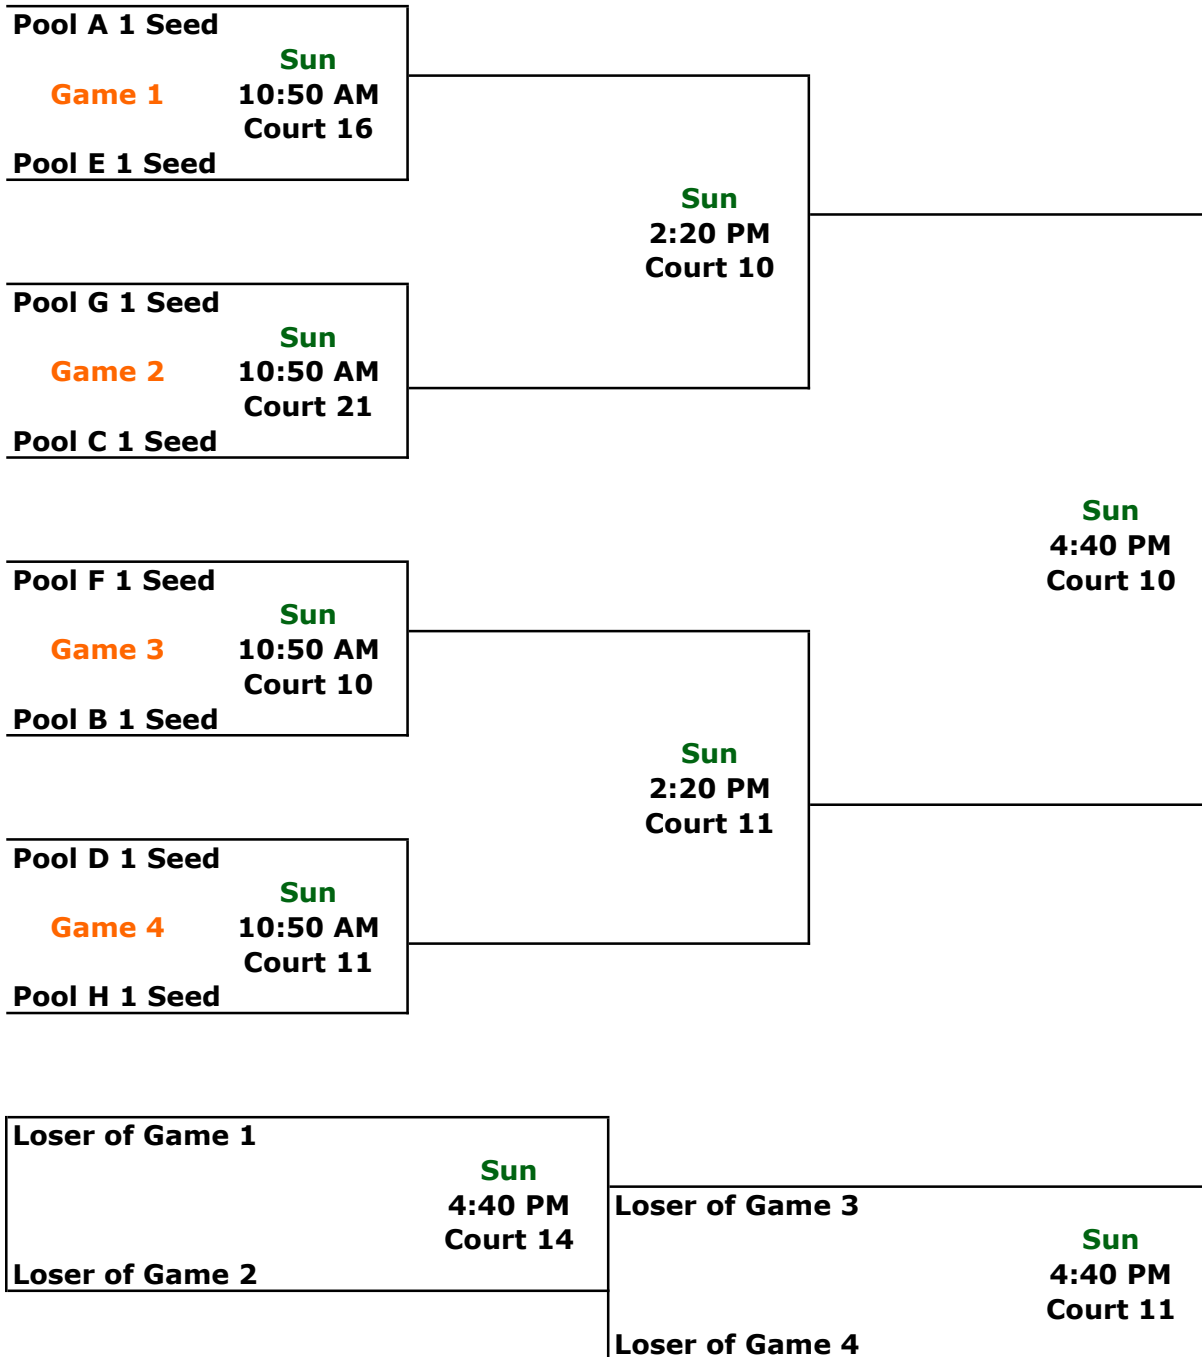

Girls Spartan Classic

8th Grade White Division Continued

Pool E

- **1 Blessed Sacrament**
- **2 Mich Cagers**
- **3 Lady Knights**
- **4 Delta Force**

Pool F

- **1 Finest Blue**
- **2 Midland Elite**
- **3 Champ Sports**

Saturday Games

Time	Court	Teams
10:10 AM	24	E1 v E2
10:10 AM	25	E3 v E4
1:40 PM	24	E4 v E1
1:40 PM	25	E2 v E3
6:20 PM	2	E1 v E3
6:20 PM	3	E2 v E4

Saturday Games

Time	Court	Teams
10:10 AM	16	F1 v F2
12:30 PM	12	F2 v F3
4:00 PM	5	F3 v F1

Pool G

- **1 SE Elite**
- **2 SBA Lady Blues Breedy**
- **3 Mystics White**

Pool H

- **1 Windsor Valiants**
- **2 Metro Grind**
- **3 Finest Orange**

Saturday Games

Time	Court	Teams
10:10 AM	1	G1 v G2
12:30 PM	1	G2 v G3
5:10 PM	22	G3 v G1

Saturday Games

Time	Court	Teams
10:10 AM	19	H1 v H2
12:30 PM	17	H2 v H3
5:10 PM	2	H3 v H1

8th Grade White Platinum Bracket