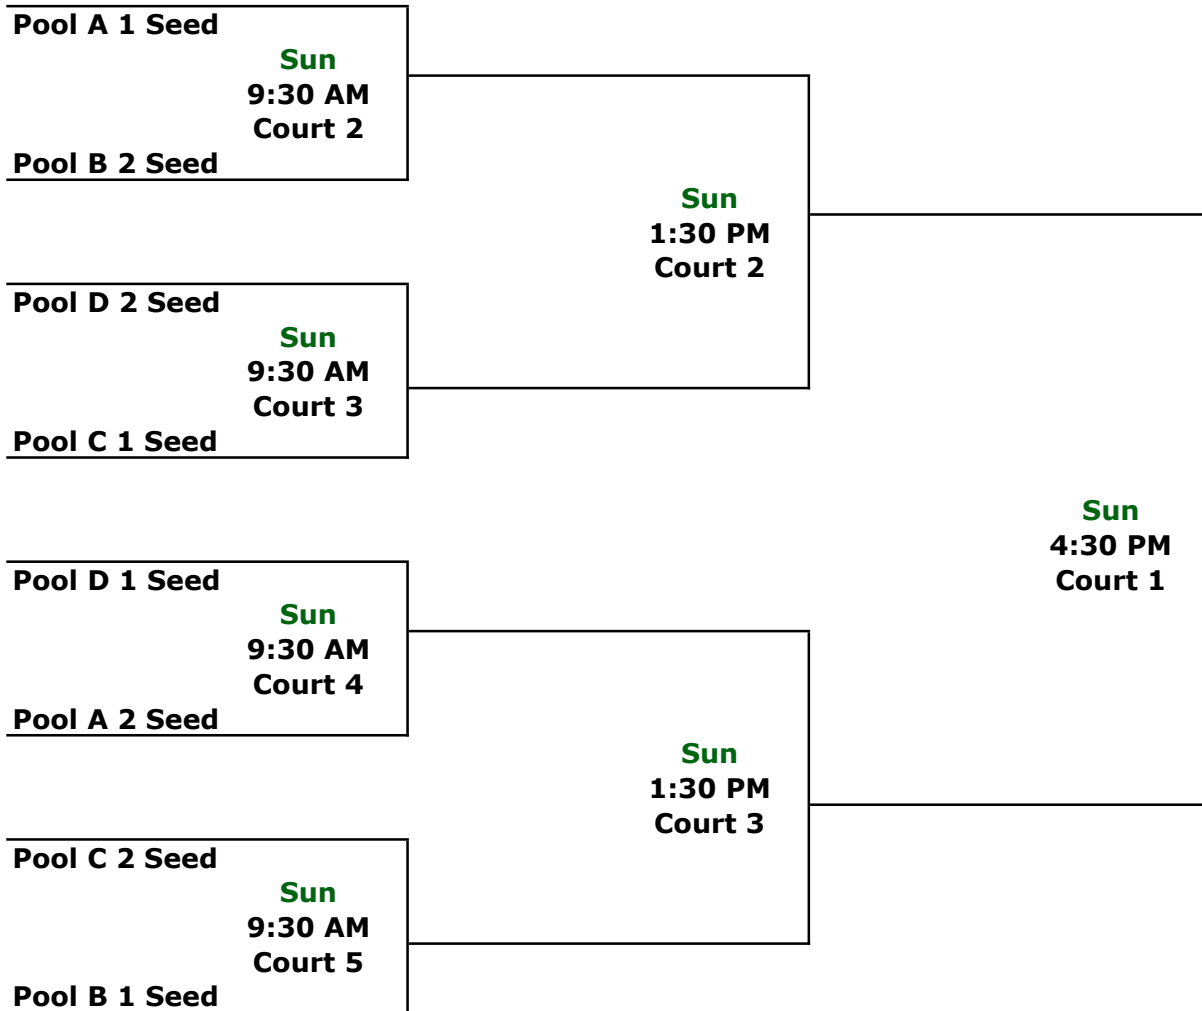

Girls Spartan Classic

5th Grade White Division

Pool A

- **1 Huron Lakers**
- **2 CCE White**
- **3 FBC**
- **4 Pistons**

Pool B

- **1 Ind MBA**
- **2 Mich Finest Orange**
- **3 GRP**
- **4 Common Bond**

Saturday Games

Time	Court	Teams
10:10 AM	14	A1 v A2
10:10 AM	15	A3 v A4
1:40 PM	4	A4 v A1
1:40 PM	5	A2 v A3
5:10 PM	1	A1 v A3
5:10 PM	12	A2 v A4

Saturday Games

Time	Court	Teams
9:00 AM	16	B3 v B4
9:00 AM	19	B1 v B2
12:30 PM	13	B4 v B1
12:30 PM	14	B2 v B3
4:00 PM	24	B1 v B3
4:00 PM	25	B2 v B4

Pool C

- **1 Thumb Area Queens**
- **2 Mystics Black John**
- **3 The Rock**
- **4 York Silver Knights**

Pool D

- **1 SE Elite**
- **2 GR MBA Black**
- **3 Tri City Nets**
- **4 Hartland**

Saturday Games

Time	Court	Teams
9:00 AM	20	C1 v C2
9:00 AM	21	C3 v C4
12:30 PM	20	C4 v C1
12:30 PM	21	C2 v C3
4:00 PM	12	C1 v C3
4:00 PM	13	C2 v C4

Saturday Games

Time	Court	Teams
9:00 AM	4	D1 v D2
9:00 AM	5	D3 v D4
12:30 PM	2	D4 v D1
12:30 PM	6	D2 v D3
4:00 PM	22	D1 v D3
4:00 PM	23	D2 v D4

5th Grade White Platinum Bracket