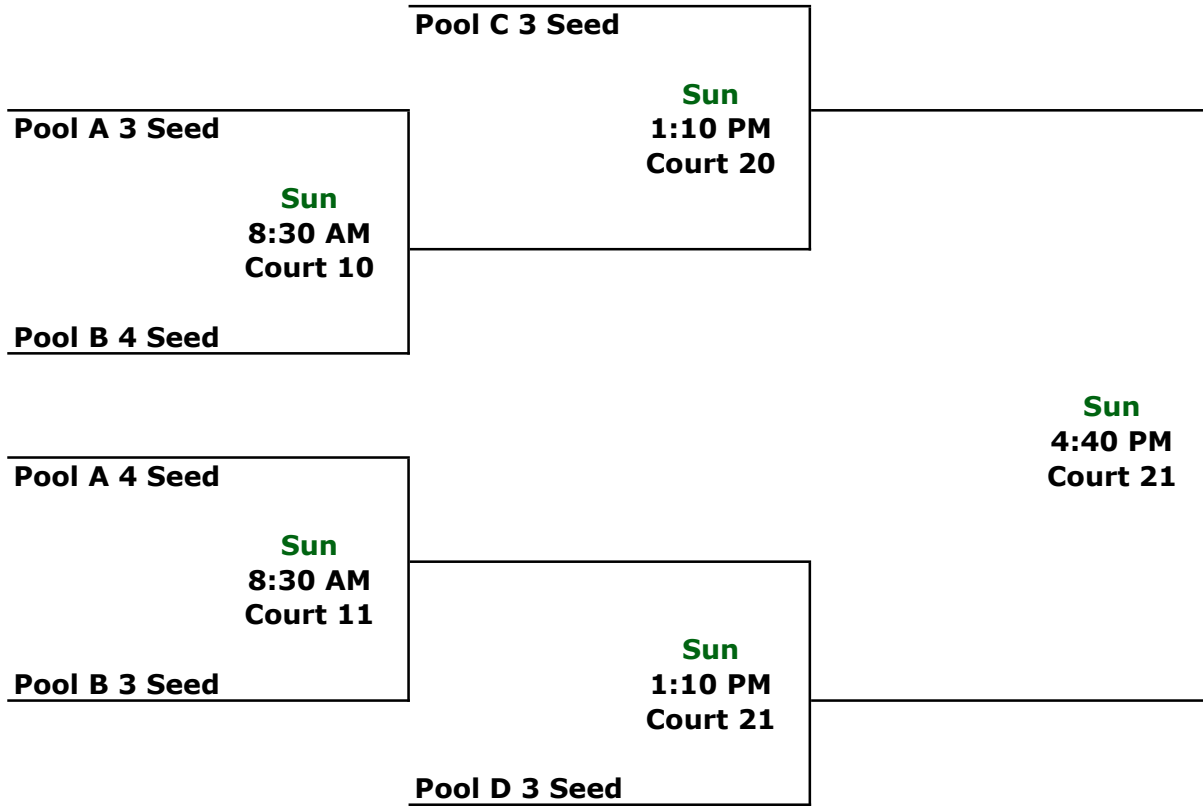

7th Grade Green Gold Bracket

Girls Spartan Classic

7th Grade White Division

Pool A

- **1 Toledo Thunder Red**
- **2 Finest Orange**
- **3 Tri City Nets White**
- **4 Lady Pistons Elite**

Pool B

- **1 Ind MBA Green**
- **2 Team BBall**
- **3 Panthers**
- **4 Fastbreak Keeper**

Saturday Games

Time	Court	Teams
10:10 AM	10	A1 v A2
10:10 AM	11	A3 v A4
1:40 PM	8	A4 v A1
1:40 PM	9	A2 v A3
5:10 PM	10	A1 v A3
5:10 PM	11	A2 v A4

Saturday Games

Time	Court	Teams
10:10 AM	12	B1 v B2
10:10 AM	13	B3 v B4
1:40 PM	14	B4 v B1
1:40 PM	15	B2 v B3
5:10 PM	3	B1 v B3
5:10 PM	6	B2 v B4

Pool C

- **1 GR Storm**
- **2 Midland MBA**
- **3 CCE White**
- **4 Flushing OLV**

Pool D

- **1 Greg Grant Lutfy**
- **2 Mystics White**
- **3 Champ Sports**
- **4 FA Fli City Dream**

Saturday Games

Time	Court	Teams
10:10 AM	4	C1 v C2
10:10 AM	5	C3 v C4
1:40 PM	6	C4 v C1
1:40 PM	7	C2 v C3
5:10 PM	20	C1 v C3
5:10 PM	21	C2 v C4

Saturday Games

Time	Court	Teams
1:40 PM	12	D1 v D2
1:40 PM	13	D3 v D4
4:00 PM	15	D4 v D1
4:00 PM	16	D2 v D3
6:20 PM	14	D1 v D3
6:20 PM	15	D2 v D4