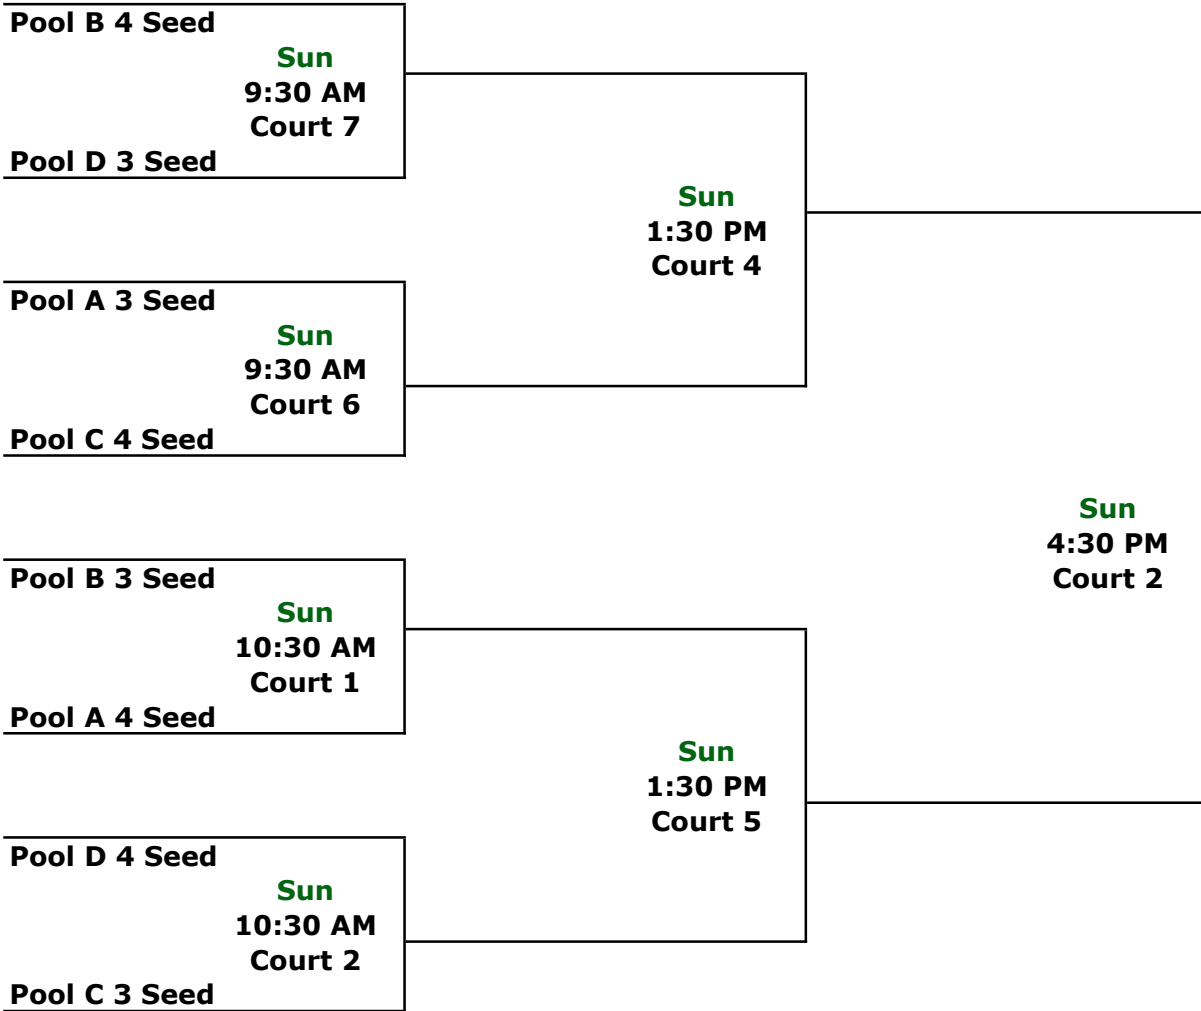

5th Grade White Gold Bracket

Girls Spartan Classic

6th Grade Green Division

Pool A

- **1 4K Basketball**
- **2 NWI Thunder**
- **3 Saginaw TT-Orange**
- **4 Jackson Jets**

Pool B

- **1 Always 100 Goodwell**
- **2 CMB Running Rebels**
- **3 Mich Crossover**
- **4 CCE Blue**

Saturday Games

Time	Court	Teams
12:30 PM	8	A1 v A2
12:30 PM	9	A3 v A4
4:00 PM	1	A4 v A1
4:00 PM	2	A2 v A3
6:20 PM	24	A1 v A3
6:20 PM	25	A2 v A4

Saturday Games

Time	Court	Teams
11:20 AM	10	B1 v B2
11:20 AM	11	B3 v B4
2:50 PM	8	B4 v B1
2:50 PM	9	B2 v B3
6:20 PM	22	B1 v B3
6:20 PM	23	B2 v B4

Pool C

- **1 Ind MBA**
- **2 GR MBA Black**
- **3 Toledo Thunder Black**

Pool D

- **1 Gym Rats**
- **2 WM Drive**
- **3 Fastbreak Matt**

Saturday Games

Time	Court	Teams
11:20 AM	19	C1 v C2
2:50 PM	18	C2 v C3
5:10 PM	17	C3 v C1

Saturday Games

Time	Court	Teams
10:10 AM	2	D1 v D2
12:30 PM	3	D2 v D3
5:10 PM	13	D3 v D1