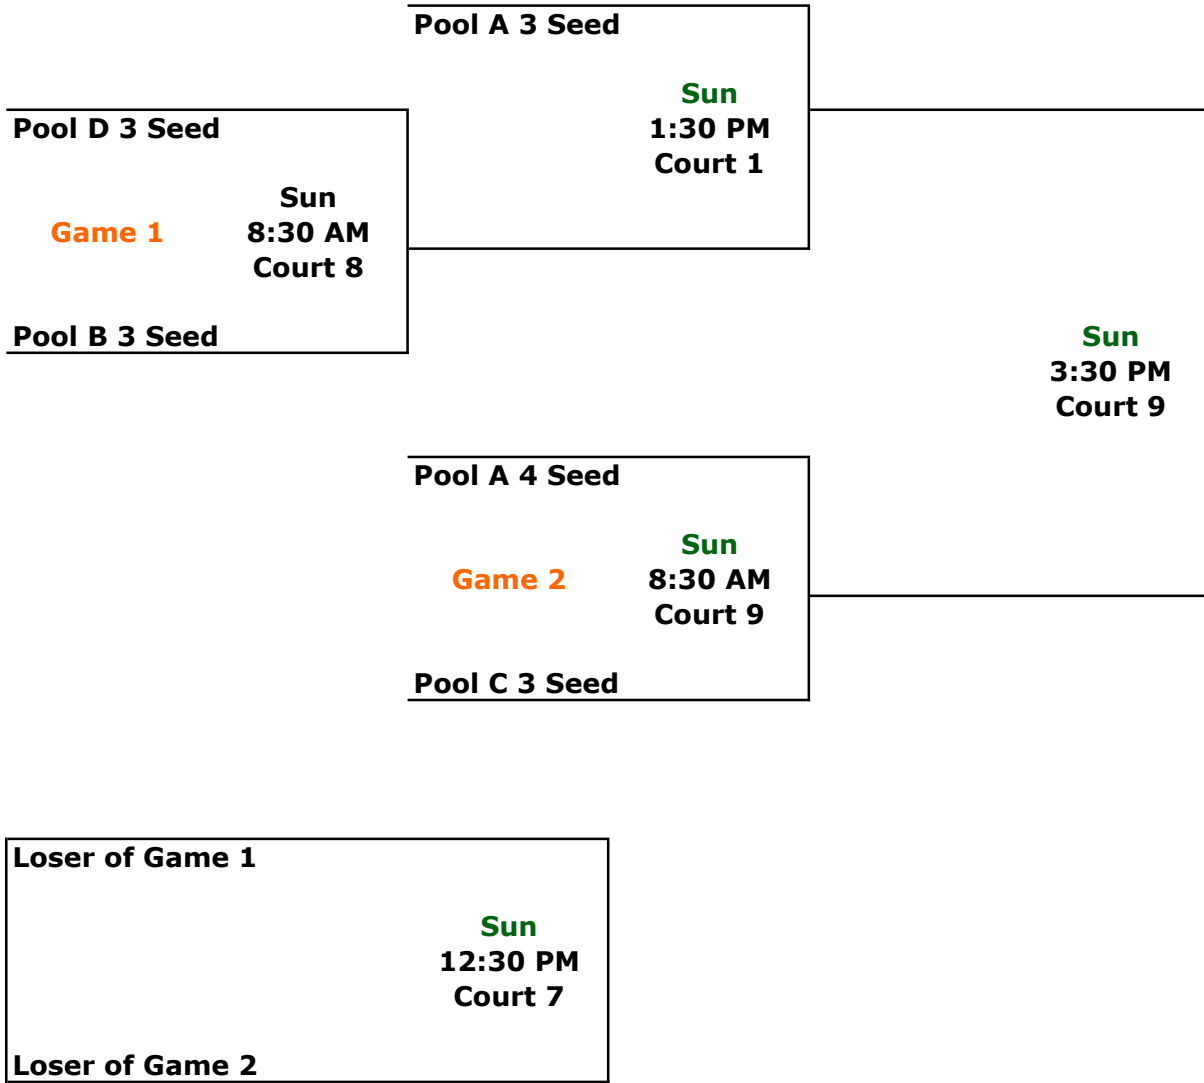

5th Grade Green Gold Bracket

Girls Spartan Classic

5th Grade White Division

Pool A

- **1 Huron Lakers**
- **2 CCE White**
- **3 FBC**
- **4 Pistons**

Pool B

- **1 Ind MBA**
- **2 Mich Finest Orange**
- **3 GRP**
- **4 Common Bond**

Saturday Games

Time	Court	Teams
10:10 AM	14	A1 v A2
10:10 AM	15	A3 v A4
1:40 PM	4	A4 v A1
1:40 PM	5	A2 v A3
5:10 PM	1	A1 v A3
5:10 PM	12	A2 v A4

Saturday Games

Time	Court	Teams
9:00 AM	16	B3 v B4
9:00 AM	19	B1 v B2
12:30 PM	13	B4 v B1
12:30 PM	14	B2 v B3
4:00 PM	24	B1 v B3
4:00 PM	25	B2 v B4

Pool C

- **1 Thumb Area Queens**
- **2 Mystics Black John**
- **3 The Rock**
- **4 York Silver Knights**

Pool D

- **1 SE Elite**
- **2 GR MBA Black**
- **3 Tri City Nets**
- **4 Hartland**

Saturday Games

Time	Court	Teams
9:00 AM	20	C1 v C2
9:00 AM	21	C3 v C4
12:30 PM	20	C4 v C1
12:30 PM	21	C2 v C3
4:00 PM	12	C1 v C3
4:00 PM	13	C2 v C4

Saturday Games

Time	Court	Teams
9:00 AM	4	D1 v D2
9:00 AM	5	D3 v D4
12:30 PM	2	D4 v D1
12:30 PM	6	D2 v D3
4:00 PM	22	D1 v D3
4:00 PM	23	D2 v D4