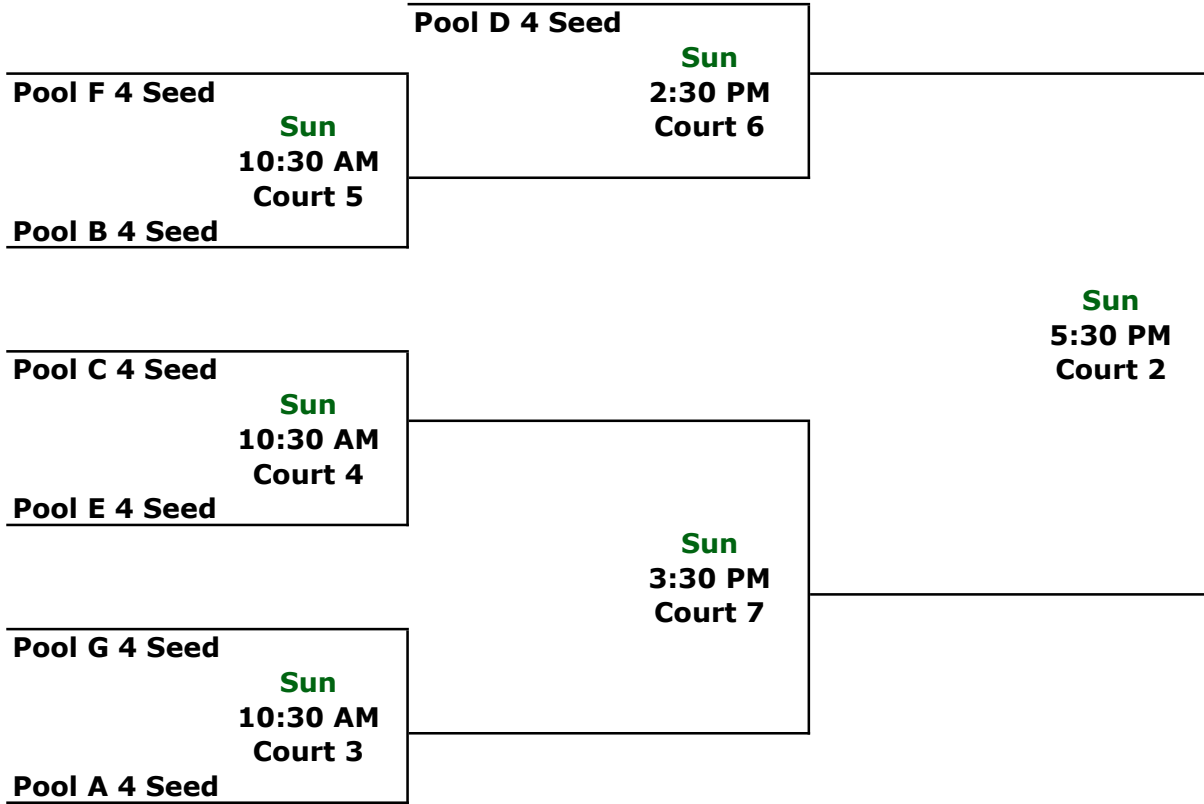

6th Grade White Bronze Bracket

Girls Spartan Classic

7th Grade Green Division

Pool A

- **1 Lincolnway Xplosion**
- **2 Finest Blue**
- **3 Toledo Thunder Black**
- **4 Common Bond**

Pool B

- **1 Ind MBA Black**
- **2 Legacy 2022**
- **3 Mystics Black**
- **4 DC Chameleons**

Saturday Games

Time	Court	Teams
9:00 AM	8	A1 v A2
9:00 AM	9	A3 v A4
12:30 PM	10	A4 v A1
12:30 PM	11	A2 v A3
4:00 PM	8	A1 v A3
4:00 PM	9	A2 v A4

Saturday Games

Time	Court	Teams
9:00 AM	17	B1 v B2
9:00 AM	18	B3 v B4
12:30 PM	18	B4 v B1
12:30 PM	19	B2 v B3
4:00 PM	17	B1 v B3
4:00 PM	19	B2 v B4

Pool C

- **1 CCE Blue**
- **2 Welland NGBA Warriors**
- **3 Jackson Jets**

Pool D

- **1 Hamilton Transway**
- **2 Tri City Nets Red**
- **3 Fastbreak Farrell**

Saturday Games

Time	Court	Teams
9:00 AM	6	C1 v C2
11:20 AM	5	C2 v C3
2:50 PM	6	C3 v C1
5:10 PM	4	C1 v D3
5:10 PM	5	C2 v D2
5:10 PM	7	C3 v D1

Saturday Games

Time	Court	Teams
10:10 AM	3	D1 v D2
12:30 PM	7	D2 v D3
2:50 PM	4	D3 v D1
5:10 PM	4	C1 v D3
5:10 PM	5	C2 v D2
5:10 PM	7	C3 v D1