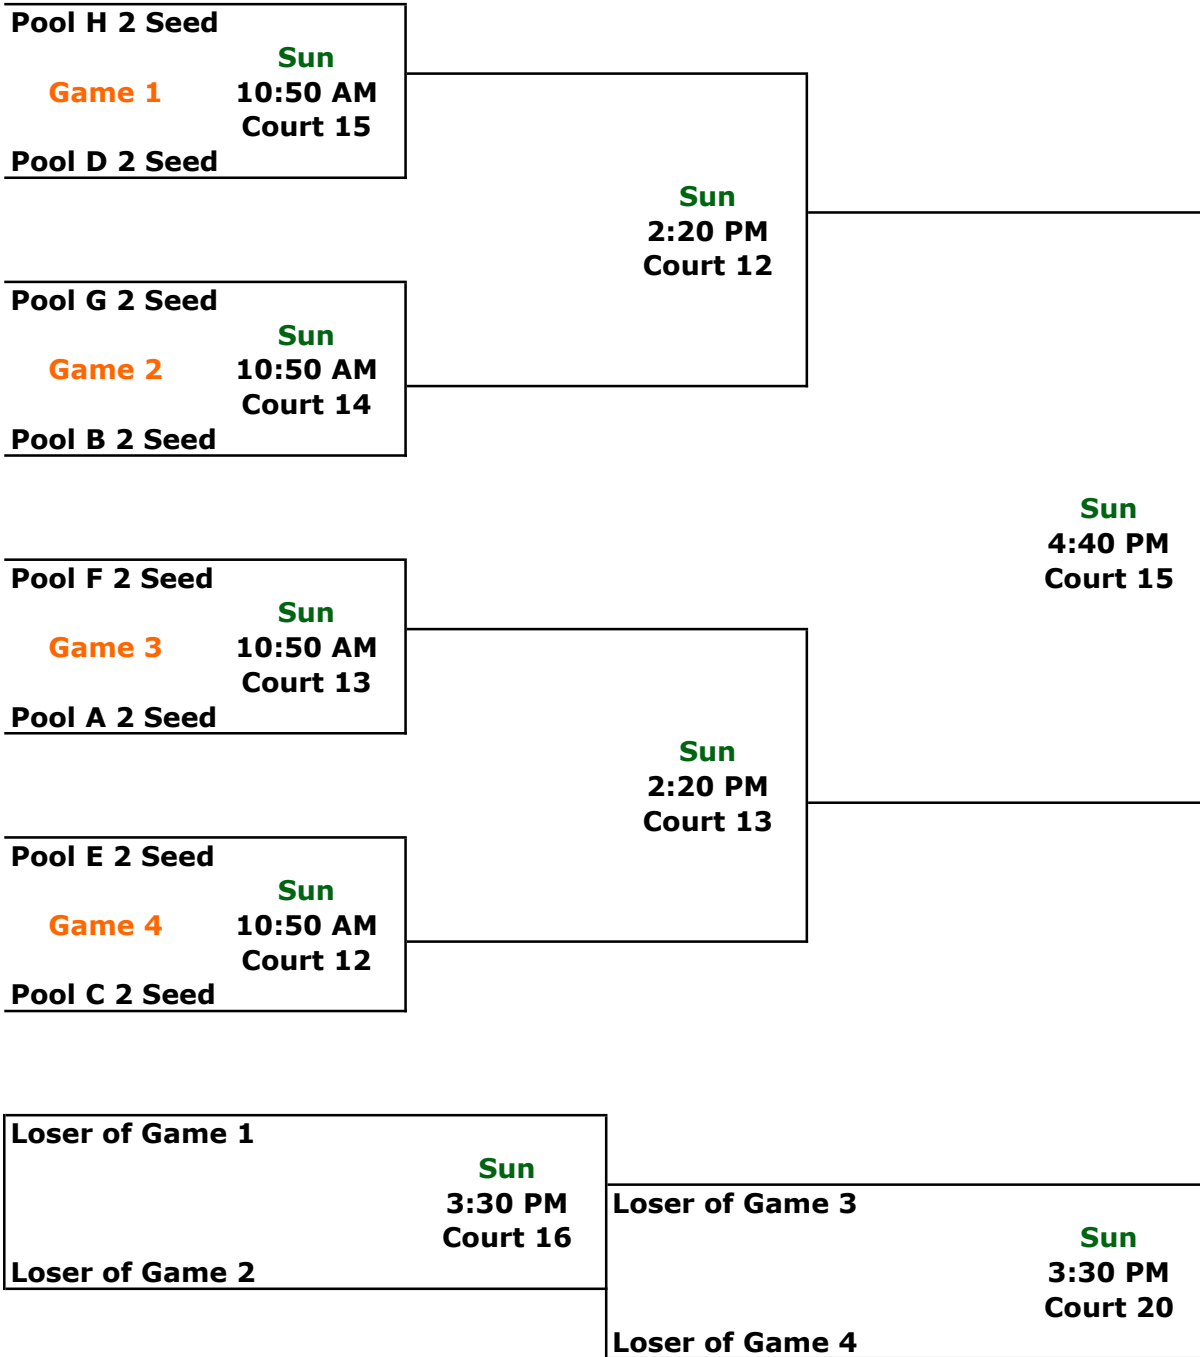

8th Grade White Gold Bracket