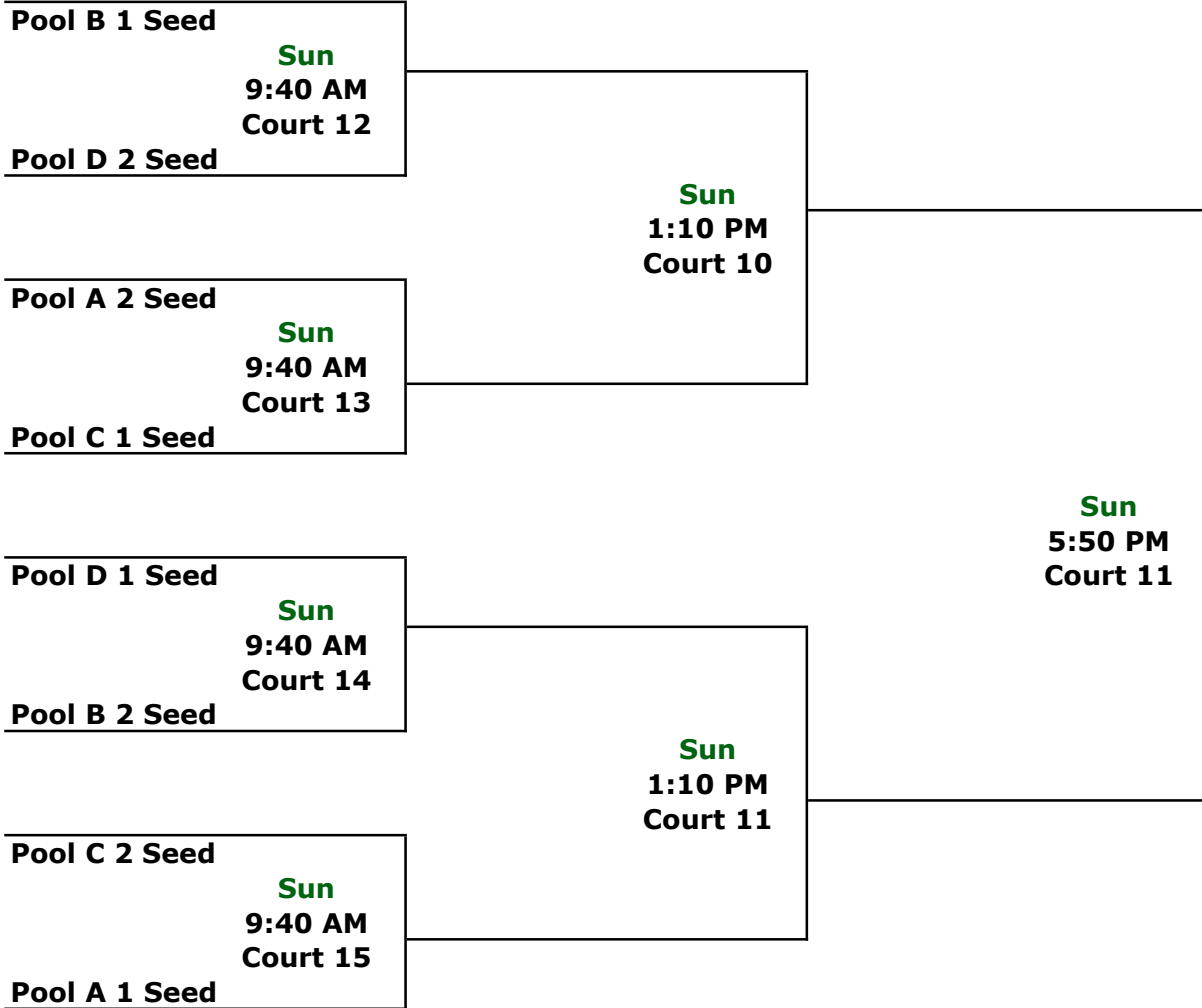

Girls Spartan Classic

7th Grade Green Division

Pool A

- **1 Lincolnway Xplosion**
- **2 Finest Blue**
- **3 Toledo Thunder Black**
- **4 Common Bond**

Pool B

- **1 Ind MBA Black**
- **2 Legacy 2022**
- **3 Mystics Black**
- **4 DC Chameleons**

Saturday Games

Time	Court	Teams
9:00 AM	8	A1 v A2
9:00 AM	9	A3 v A4
12:30 PM	10	A4 v A1
12:30 PM	11	A2 v A3
4:00 PM	8	A1 v A3
4:00 PM	9	A2 v A4

Saturday Games

Time	Court	Teams
9:00 AM	17	B1 v B2
9:00 AM	18	B3 v B4
12:30 PM	18	B4 v B1
12:30 PM	19	B2 v B3
4:00 PM	17	B1 v B3
4:00 PM	19	B2 v B4

Pool C

- **1 CCE Blue**
- **2 Welland NGBA Warriors**
- **3 Jackson Jets**

Pool D

- **1 Hamilton Transway**
- **2 Tri City Nets Red**
- **3 Fastbreak Farrell**

Saturday Games

Time	Court	Teams
9:00 AM	6	C1 v C2
11:20 AM	5	C2 v C3
2:50 PM	6	C3 v C1
5:10 PM	4	C1 v D3
5:10 PM	5	C2 v D2
5:10 PM	7	C3 v D1

Saturday Games

Time	Court	Teams
10:10 AM	3	D1 v D2
12:30 PM	7	D2 v D3
2:50 PM	4	D3 v D1
5:10 PM	4	C1 v D3
5:10 PM	5	C2 v D2
5:10 PM	7	C3 v D1

7th Grade Green Platinum Bracket