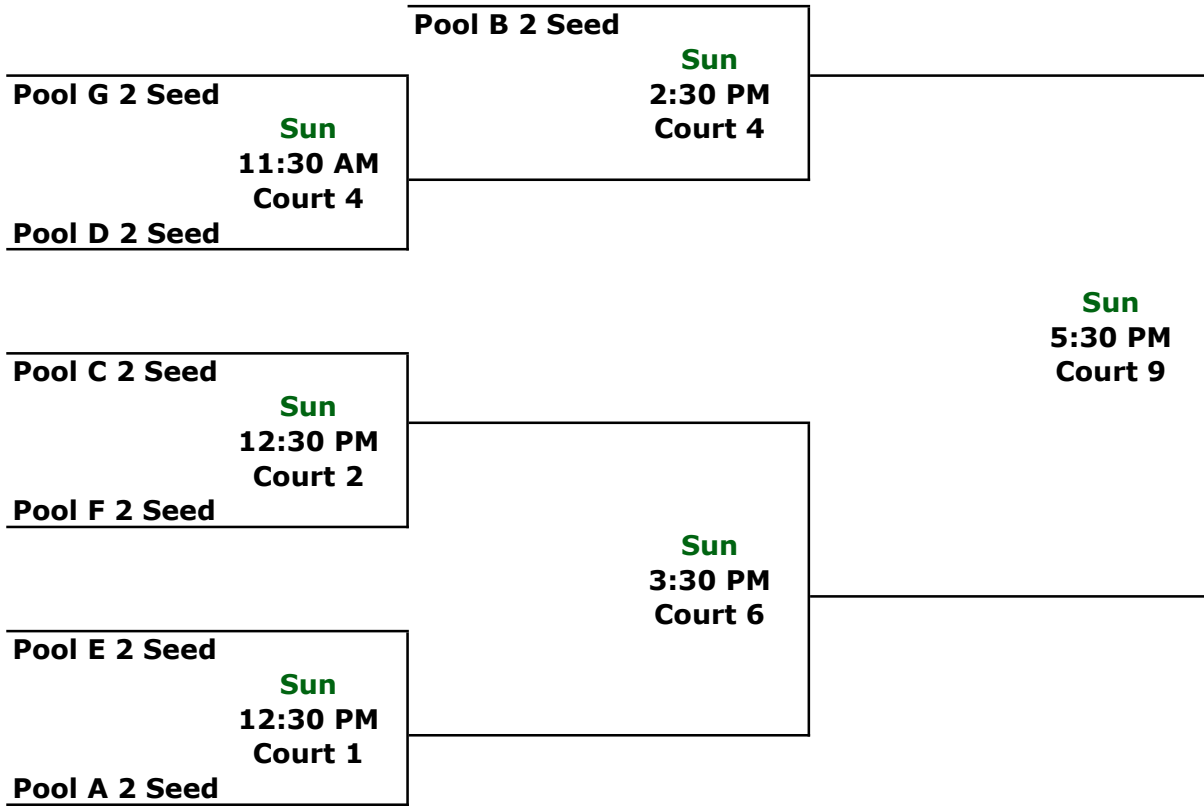

Saturday Games

Time	Court	Teams
11:20 AM	24	F1 v F2
11:20 AM	25	F3 v F4
2:50 PM	24	F4 v F1
2:50 PM	25	F2 v F3
5:10 PM	18	F1 v F3
5:10 PM	19	F2 v F4

Pool G

- 1 Romeo Raptors
- 2 Motor City Thunder
- 3 Hart Fastbreakers
- 4 FA Fli City Dream

Saturday Games

Time	Court	Teams
9:00 AM	24	G1 v G2
9:00 AM	25	G3 v G4
12:30 PM	24	G4 v G1
12:30 PM	25	G2 v G3
4:00 PM	3	G1 v G3
4:00 PM	4	G2 v G4

6th Grade White Platinum Bracket

6th Grade White Gold Bracket