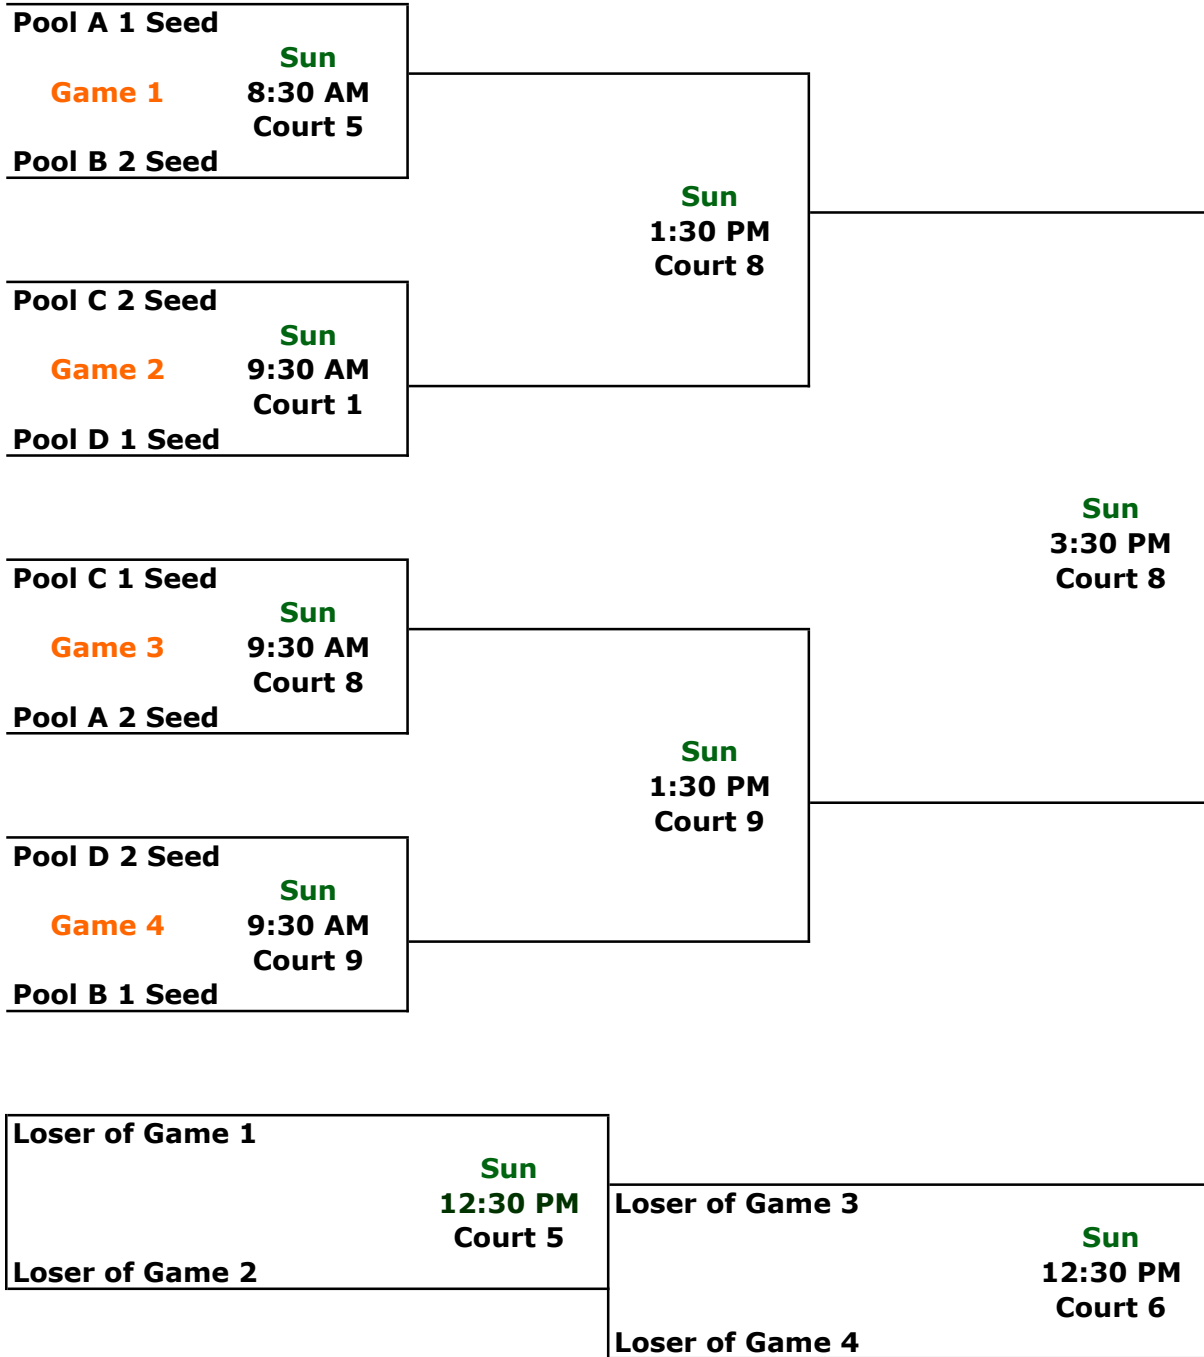

Girls Spartan Classic

5th Grade Green Division

Pool A

- **1 Toledo Thunder Black**
- **2 Jackson Jets**
- **3 4k Basketball**
- **4 Lady Warriors**

Pool B

- **1 YNBA Faria**
- **2 CCE Blue**
- **3 WM Drive**

Saturday Games

Time	Court	Teams
9:00 AM	2	A1 v A2
9:00 AM	3	A3 v A4
12:30 PM	4	A4 v A1
12:30 PM	5	A2 v A3
4:00 PM	6	A2 v A4
4:00 PM	7	A1 v A3

Saturday Games

Time	Court	Teams
9:00 AM	1	B1 v B2
11:20 AM	1	B2 v B3
2:50 PM	14	B3 v B1

Pool C

- **1 CMB Running Rebels**
- **2 N. Oak Wolfpack**
- **3 Mich Finest Blue**

Pool D

- **1 Mich Crossover**
- **2 Saginaw Triple Threat**
- **3 Always 100 Paul**

Saturday Games

Time	Court	Teams
9:00 AM	12	C1 v C2
11:20 AM	13	C2 v C3
2:50 PM	15	C3 v C1

Saturday Games

Time	Court	Teams
9:00 AM	7	D1 v D2
11:20 AM	3	D2 v D3
1:40 PM	1	D3 v D1

5th Grade Green Platinum Bracket