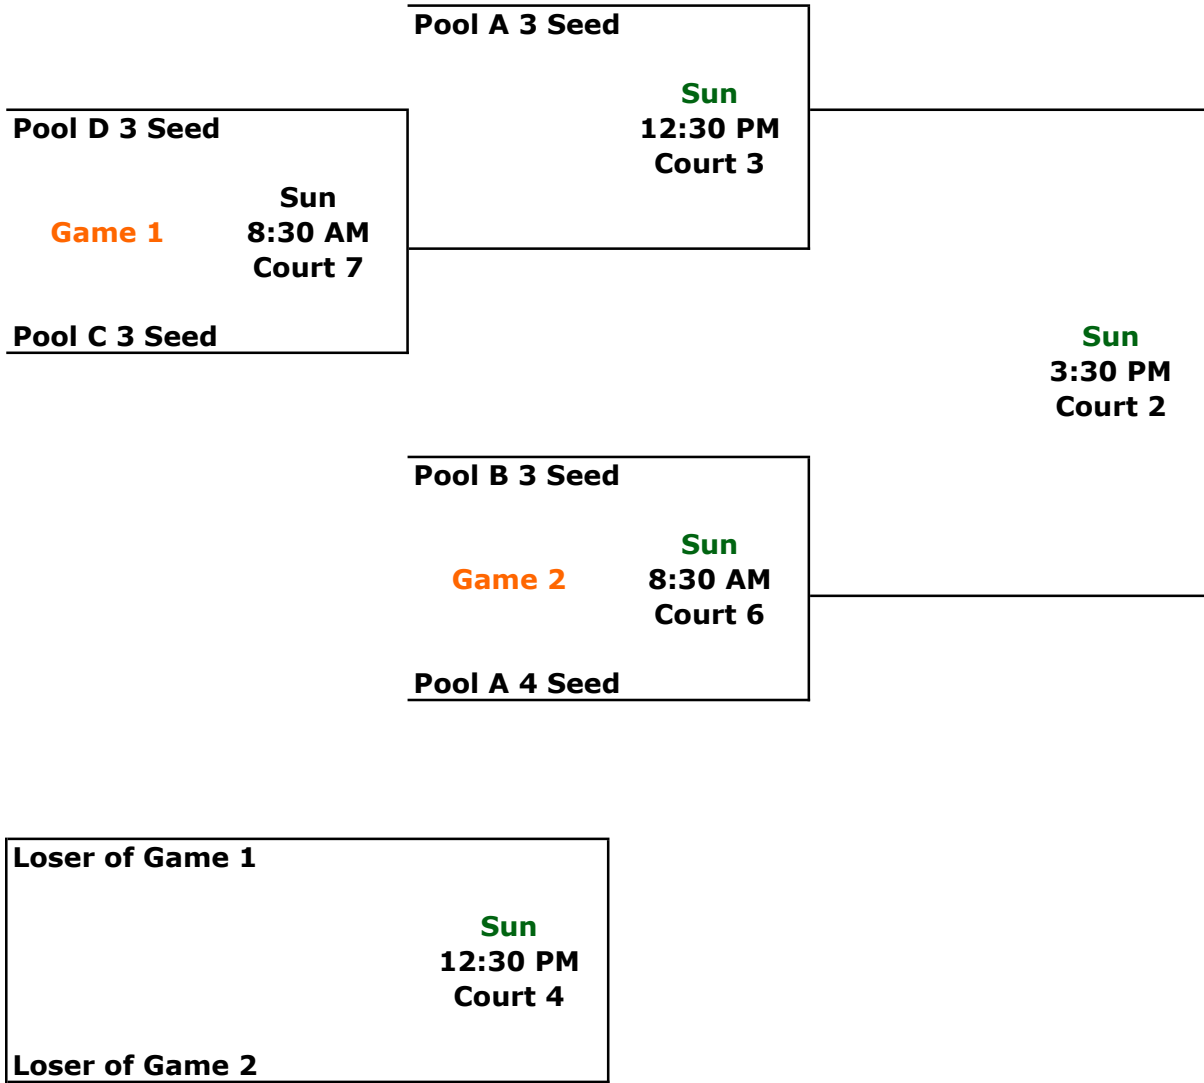

Saturday Games

Time	Court	Teams
9:00 AM	13	B1 v B2
11:20 AM	12	B2 v B3
2:50 PM	1	B3 v B1

Pool C

1	GR MBA Black
2	Hornets
3	Lady Warriors

Pool D

1	Falcons
2	Mich Crossover
3	4K Basketball

Saturday Games

Time	Court	Teams
9:00 AM	15	C1 v C2
11:20 AM	2	C2 v C3
2:50 PM	7	C3 v C1

Saturday Games

Time	Court	Teams
9:00 AM	14	D1 v D2
11:20 AM	4	D2 v D3
2:50 PM	5	D3 v D1

4th Grade Platinum Bracket

4th Grade Gold Bracket

Girls Spartan Classic

5th Grade Green Division

Pool A

- 1 Toledo Thunder Black**
- 2 Jackson Jets**
- 3 4k Basketball**
- 4 Lady Warriors**