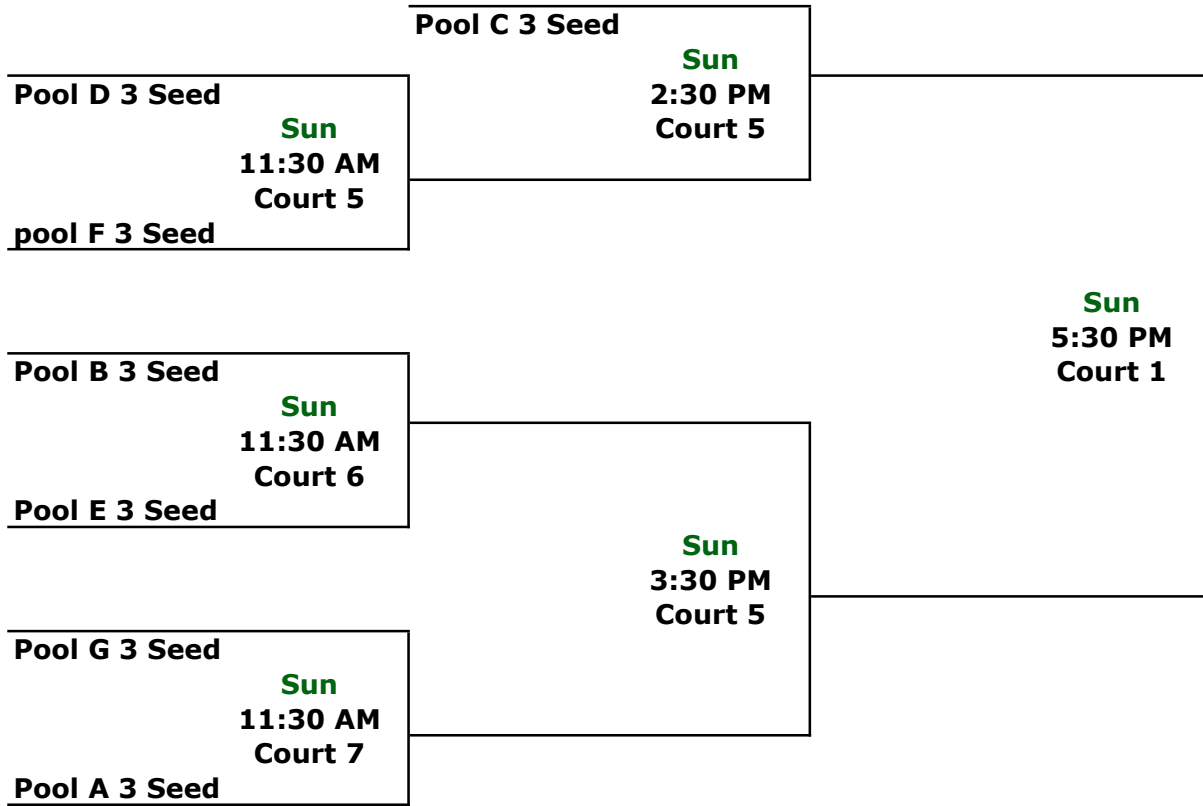

6th Grade White Silver Bracket