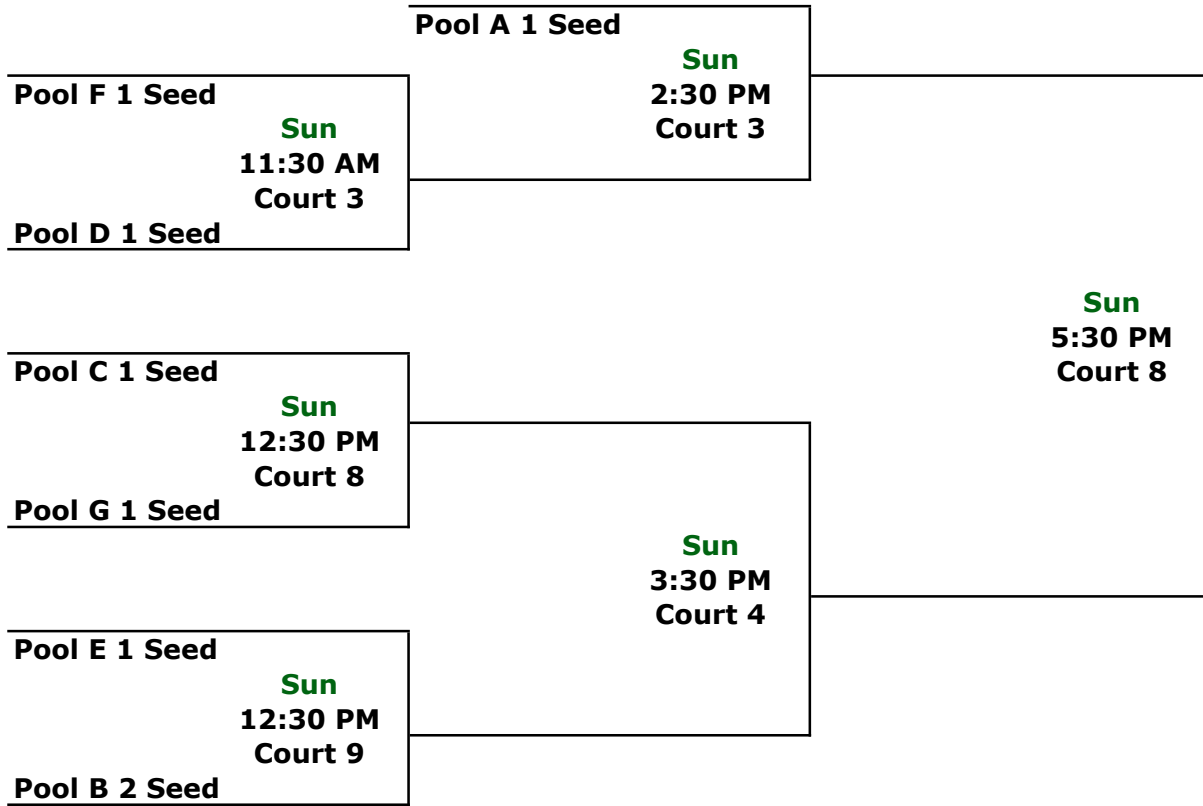

Saturday Games

Time	Court	Teams
11:20 AM	24	F1 v F2
11:20 AM	25	F3 v F4
2:50 PM	24	F4 v F1
2:50 PM	25	F2 v F3
5:10 PM	18	F1 v F3
5:10 PM	19	F2 v F4

Pool G

- 1 Romeo Raptors
- 2 Motor City Thunder
- 3 Hart Fastbreakers
- 4 FA Fli City Dream

Saturday Games

Time	Court	Teams
9:00 AM	24	G1 v G2
9:00 AM	25	G3 v G4
12:30 PM	24	G4 v G1
12:30 PM	25	G2 v G3
4:00 PM	3	G1 v G3
4:00 PM	4	G2 v G4

6th Grade White Platinum Bracket

6th Grade White Gold Bracket