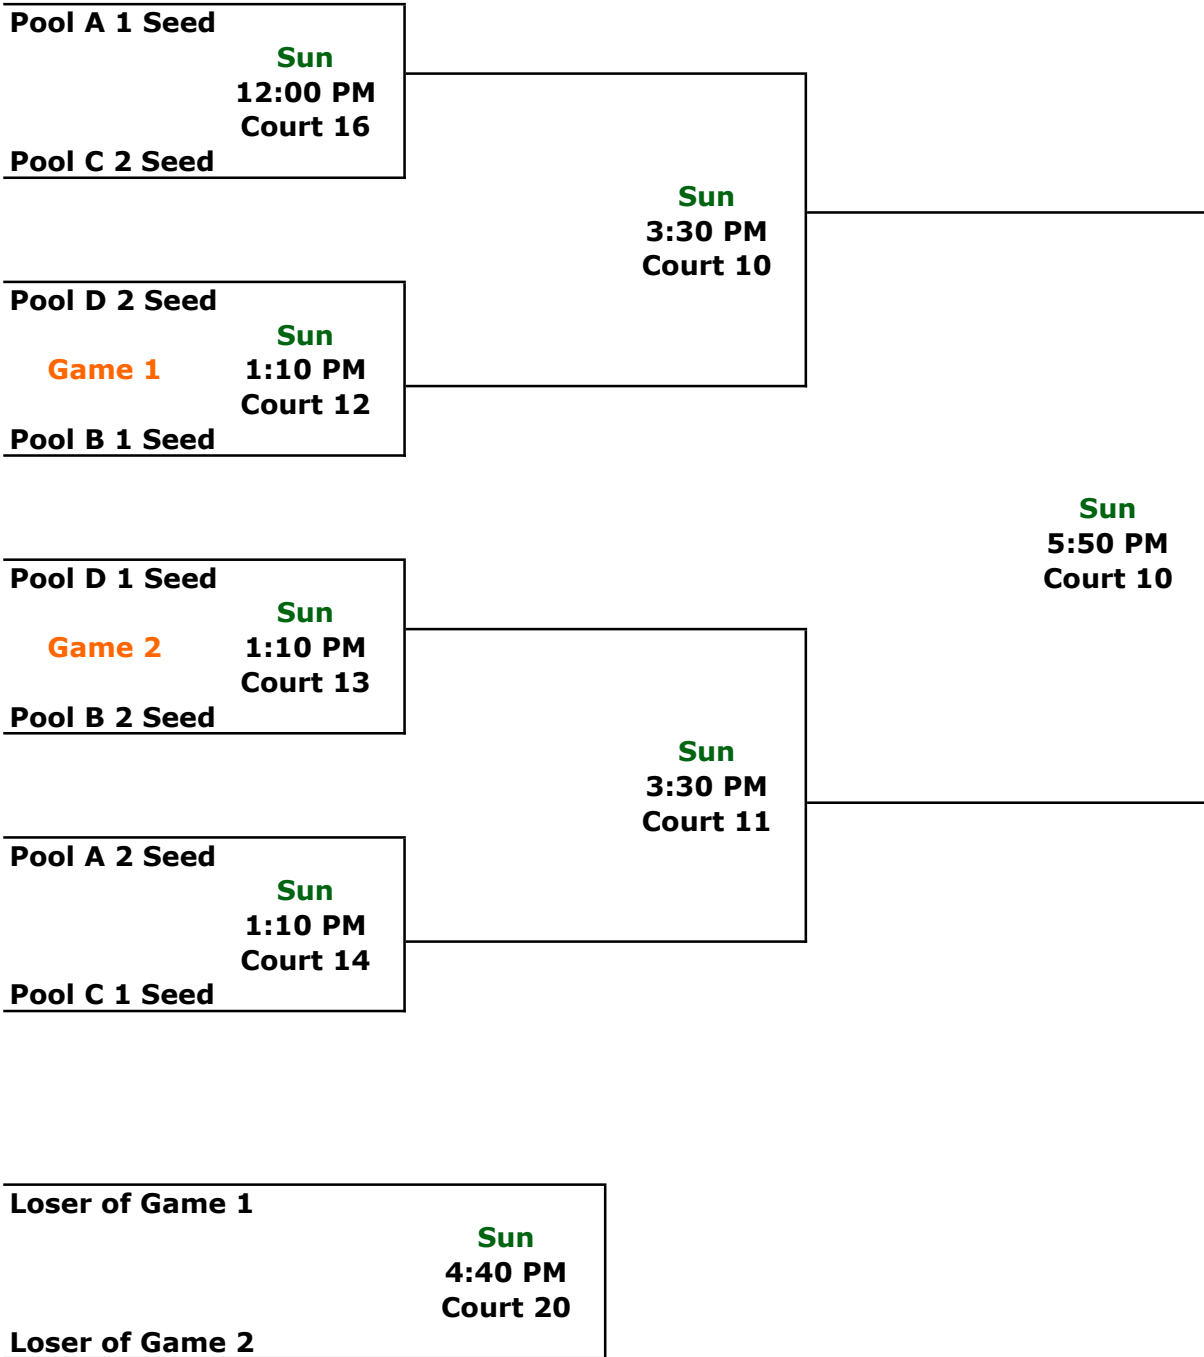

Girls Spartan Classic

8th Grade Green Division

Pool A

- **1**   **NGBA Warriors**
- **2**   **Fastbreak Matt**
- **3**   **Toledo Thunder Black**
- **4**   **Mystics Black**

Pool B

- **1**   **Ind MBA**
- **2**   **Tri City Nets**
- **3**   **CCE Blue**
- **4**   **Mich Monarchs**

Saturday Games

Time	Court	Teams
11:20 AM	8	A1 v A2
11:20 AM	9	A3 v A4
2:50 PM	10	A4 v A1
2:50 PM	11	A2 v A3
6:20 PM	8	A1 v A3
6:20 PM	9	A2 v A4

Saturday Games

Time	Court	Teams
10:10 AM	17	B1 v B2
10:10 AM	18	B3 v B4
1:40 PM	18	B4 v B1
1:40 PM	19	B2 v B3
6:20 PM	17	B1 v B3
6:20 PM	19	B2 v B4

Pool C

- **1**   **Stoney Creek Storm**
- **2**   **Elite Nation**
- **3**   **Mich Storm**
- **4**   **Hoosier Premier**

Pool D

- **1**   **MBSA Hoyas**
- **2**   **DC Chameleons**
- **3**   **Mich Crossover Black**

Saturday Games

Time	Court	Teams
11:20 AM	20	C1 v C2
11:20 AM	21	C3 v C4
2:50 PM	20	C4 v C1
2:50 PM	21	C2 v C3
6:20 PM	12	C1 v C3
6:20 PM	13	C2 v C4

Saturday Games

Time	Court	Teams
11:20 AM	18	D1 v D2
2:50 PM	17	D2 v D3
6:20 PM	1	D3 v D1

8th Grade Green Platinum Bracket