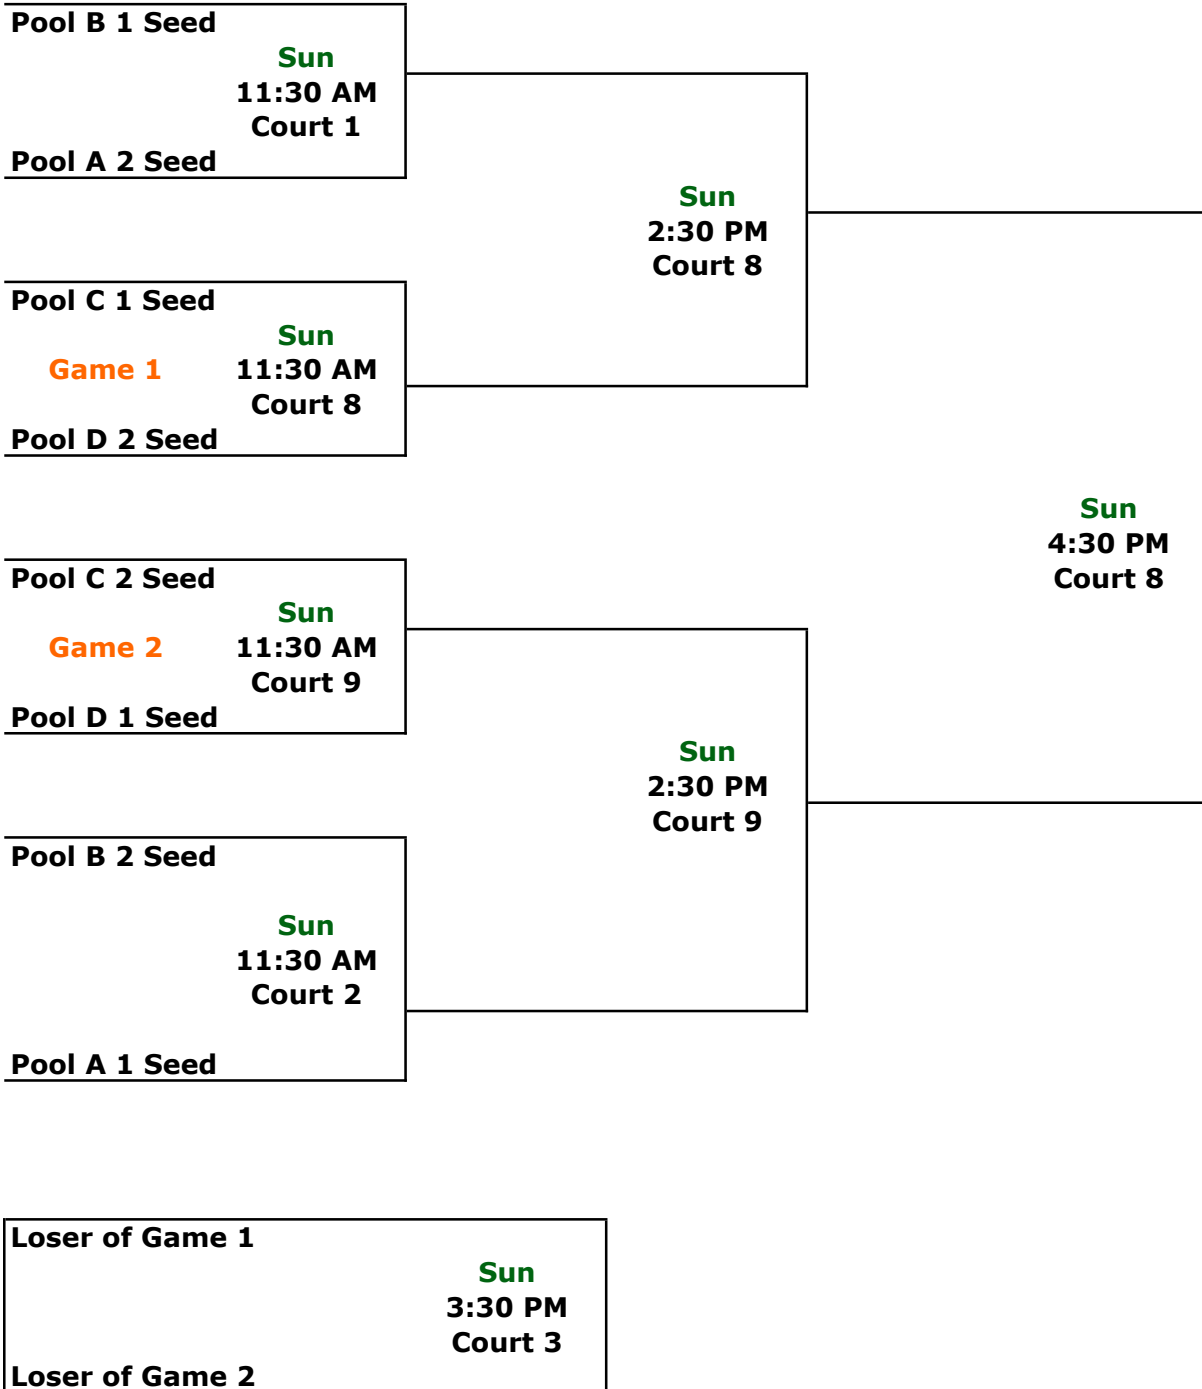

Girls Spartan Classic

6th Grade Green Division

Pool A

- **1 4K Basketball**
- **2 NWI Thunder**
- **3 Saginaw TT-Orange**
- **4 Jackson Jets**

Pool B

- **1 Always 100 Goodwell**
- **2 CMB Running Rebels**
- **3 Mich Crossover**
- **4 CCE Blue**

Saturday Games

Time	Court	Teams
12:30 PM	8	A1 v A2
12:30 PM	9	A3 v A4
4:00 PM	1	A4 v A1
4:00 PM	2	A2 v A3
6:20 PM	24	A1 v A3
6:20 PM	25	A2 v A4

Saturday Games

Time	Court	Teams
11:20 AM	10	B1 v B2
11:20 AM	11	B3 v B4
2:50 PM	8	B4 v B1
2:50 PM	9	B2 v B3
6:20 PM	22	B1 v B3
6:20 PM	23	B2 v B4

Pool C

- **1 Ind MBA**
- **2 GR MBA Black**
- **3 Toledo Thunder Black**

Pool D

- **1 Gym Rats**
- **2 WM Drive**
- **3 Fastbreak Matt**

Saturday Games

Time	Court	Teams
11:20 AM	19	C1 v C2
2:50 PM	18	C2 v C3
5:10 PM	17	C3 v C1

Saturday Games

Time	Court	Teams
10:10 AM	2	D1 v D2
12:30 PM	3	D2 v D3
5:10 PM	13	D3 v D1

6th Grade Green Platinum Bracket