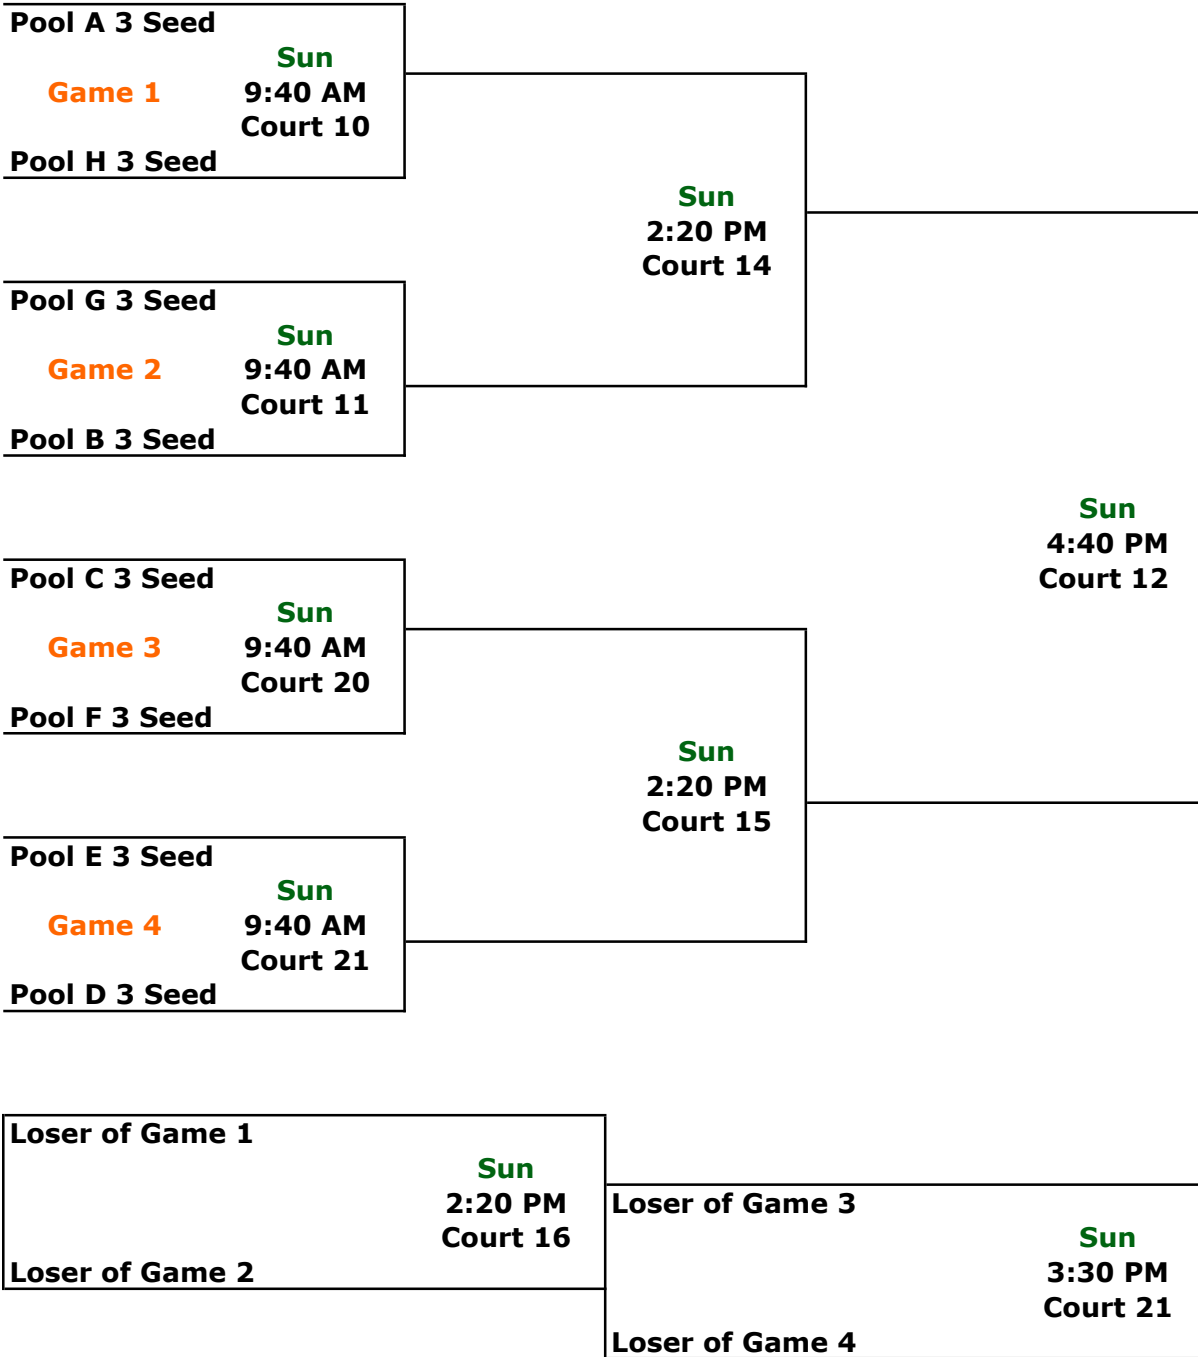

8th Grade White Silver Bracket