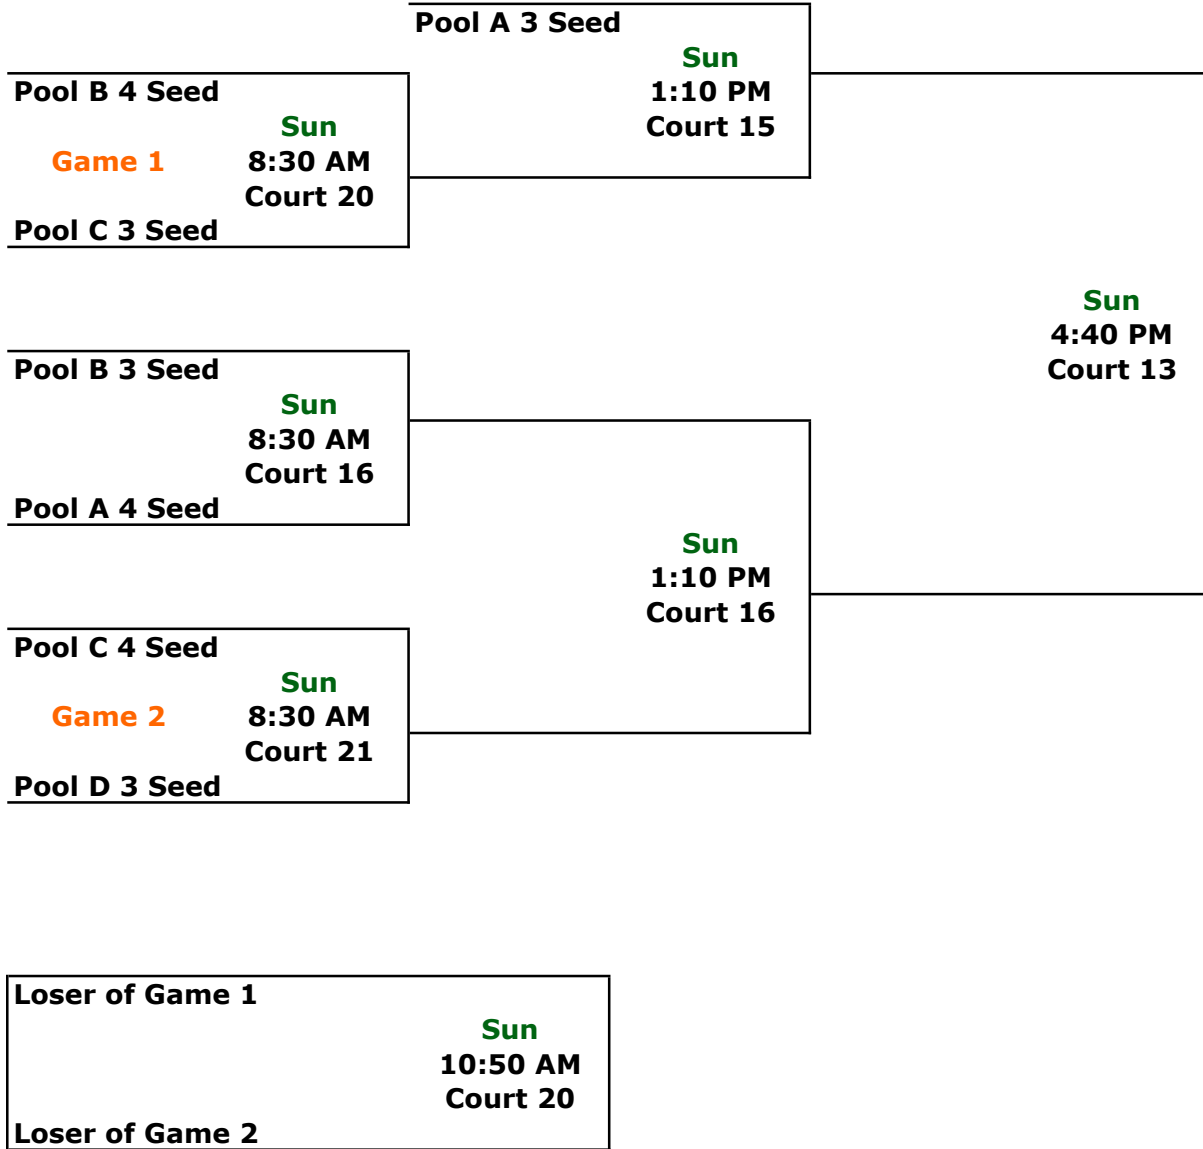

8th Grade Green Gold Bracket

Girls Spartan Classic

8th Grade White Division

Pool A

- **1 Sisterkeepers Elite**
- **2 Defenders**
- **3 Fastbreak Jeff**
- **4 Pride Lady Bearcats**

Pool B

- **1 Always 100 Murphy**
- **2 CCE White**
- **3 N. Oak Wolfpack Black**
- **4 Saginaw Triple Threat**

Saturday Games

Time	Court	Teams
10:10 AM	20	A1 v A2
10:10 AM	21	A3 v A4
1:40 PM	20	A4 v A1
1:40 PM	21	A2 v A3
6:20 PM	4	A1 v A3
6:20 PM	5	A2 v A4

Saturday Games

Time	Court	Teams
11:20 AM	22	B1 v B2
11:20 AM	23	B3 v B4
2:50 PM	22	B4 v B1
2:50 PM	23	B2 v B3
6:20 PM	10	B1 v B3
6:20 PM	11	B2 v B4

Pool C

- **1 Toledo Thunder Red**
- **2 Tri City Hoopers**
- **3 Mich Crossover White**
- **4 Lady Comrades**

Pool D

- **1 Huron Lakers**
- **2 GR Storm**
- **3 N. Oak Wolfpack Purple**
- **4 The Zone**

Saturday Games

Time	Court	Teams
10:10 AM	8	C1 v C2
10:10 AM	9	C3 v C4
1:40 PM	10	C4 v C1
1:40 PM	11	C2 v C3
5:10 PM	8	C1 v C3
5:10 PM	9	C2 v C4

Saturday Games

Time	Court	Teams
10:10 AM	22	D1 v D2
10:10 AM	23	D3 v D4
1:40 PM	22	D4 v D1
1:40 PM	23	D2 v D3
6:20 PM	6	D1 v D3
6:20 PM	7	D2 v D4