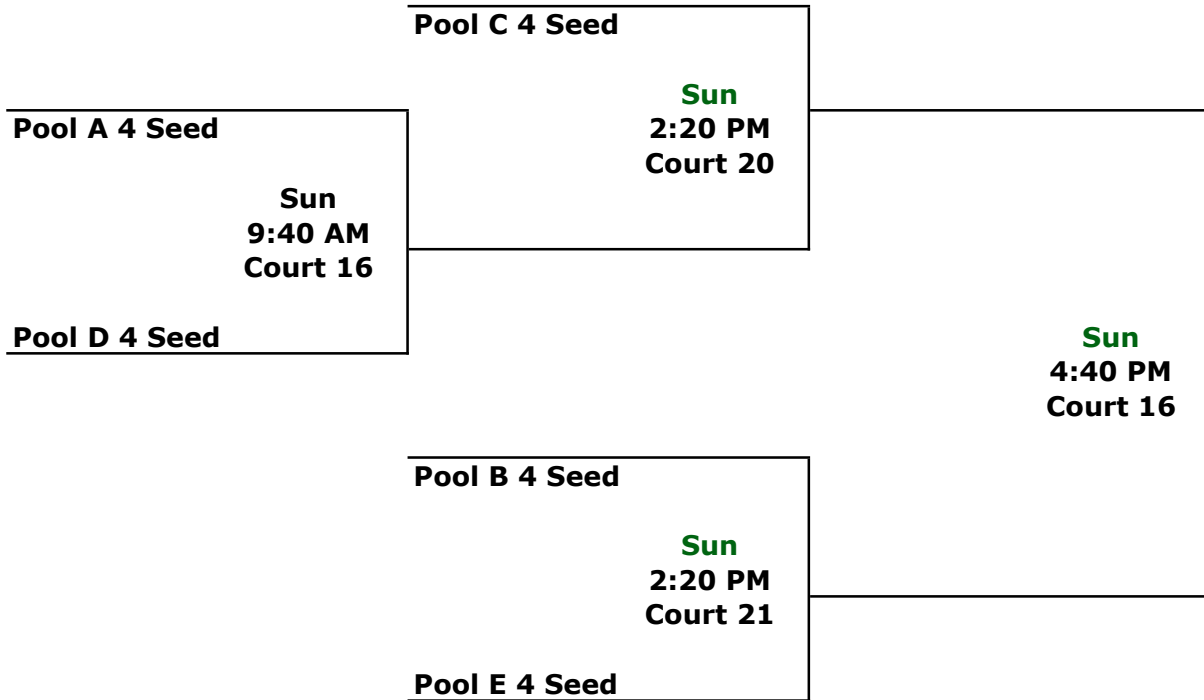

8th Grade White Bronze Bracket