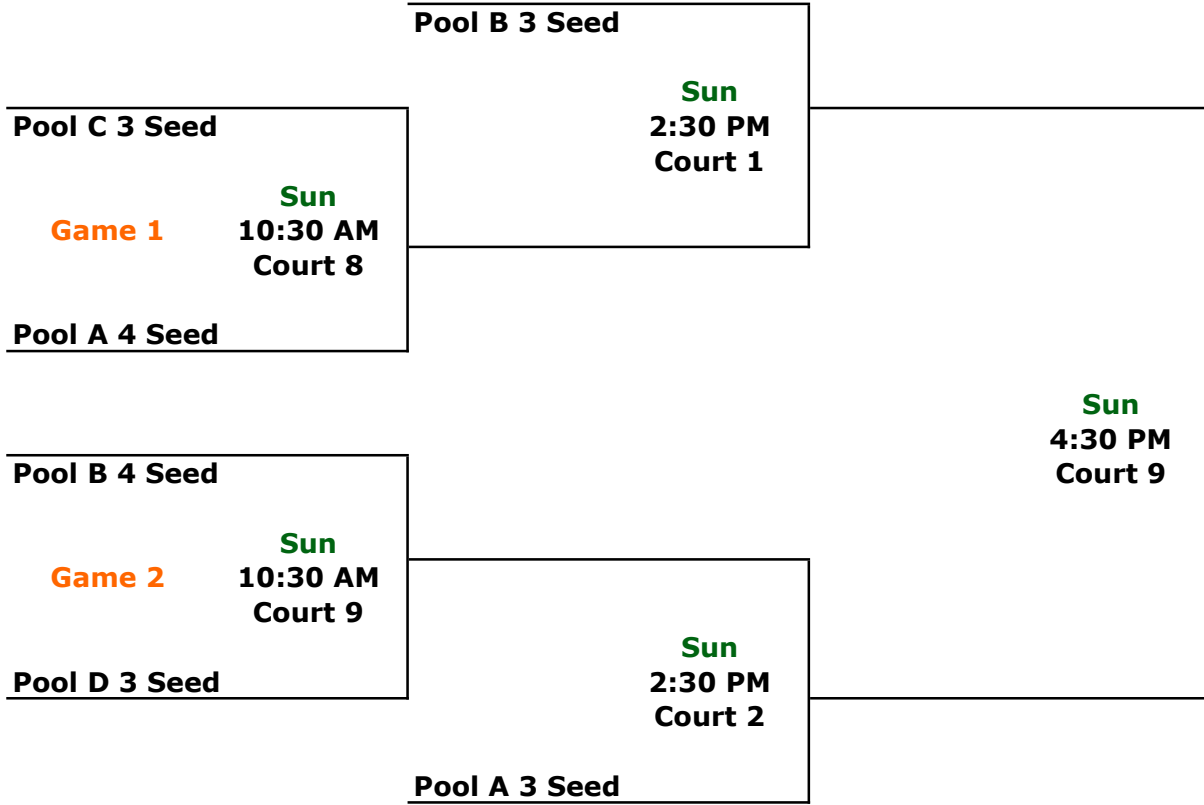

6th Grade Green Gold Bracket

Girls Spartan Classic

6th Grade White Division

Pool A

- **1 Huron Lakers**
- **2 GL Comets**
- **3 N. Oak Wolfpack Black**
- **4 Lady Sailors**

Pool B

- **1 N.. Mich Ballers**
- **2 Lansing Blues**
- **3 Saginaw TT-White**
- **4 GR Grind**

Saturday Games

Time	Court	Teams
11:20 AM	14	A1 v A2
11:20 AM	15	A3 v A4
2:50 PM	12	A4 v A1
2:50 PM	13	A2 v A3
6:20 PM	16	A1 v A3
6:20 PM	18	A2 v A4

Saturday Games

Time	Court	Teams
1:40 PM	16	B1 v B2
1:40 PM	17	B3 v B4
4:00 PM	14	B4 v B1
4:00 PM	18	B2 v B3
6:20 PM	20	B1 v B3
6:20 PM	21	B2 v B4

Pool C

- **1 York Silver Knights**
- **2 Tri City Nets White**
- **3 Finest Blue**
- **4 Champ Sports**

Pool D

- **1 Finest Orange**
- **2 Mich Storm**
- **3 Flushing**
- **4 EUP Elite**

Saturday Games

Time	Court	Teams
11:20 AM	6	C1 v C2
11:20 AM	7	C3 v C4
2:50 PM	2	C4 v C1
2:50 PM	3	C2 v C3
5:10 PM	16	C1 v C3
5:10 PM	23	C2 v C4

Saturday Games

Time	Court	Teams
11:20 AM	16	D1 v D2
11:20 AM	17	D3 v D4
2:50 PM	16	D4 v D1
2:50 PM	19	D2 v D3
5:10 PM	14	D1 v D3
5:10 PM	15	D2 v D4